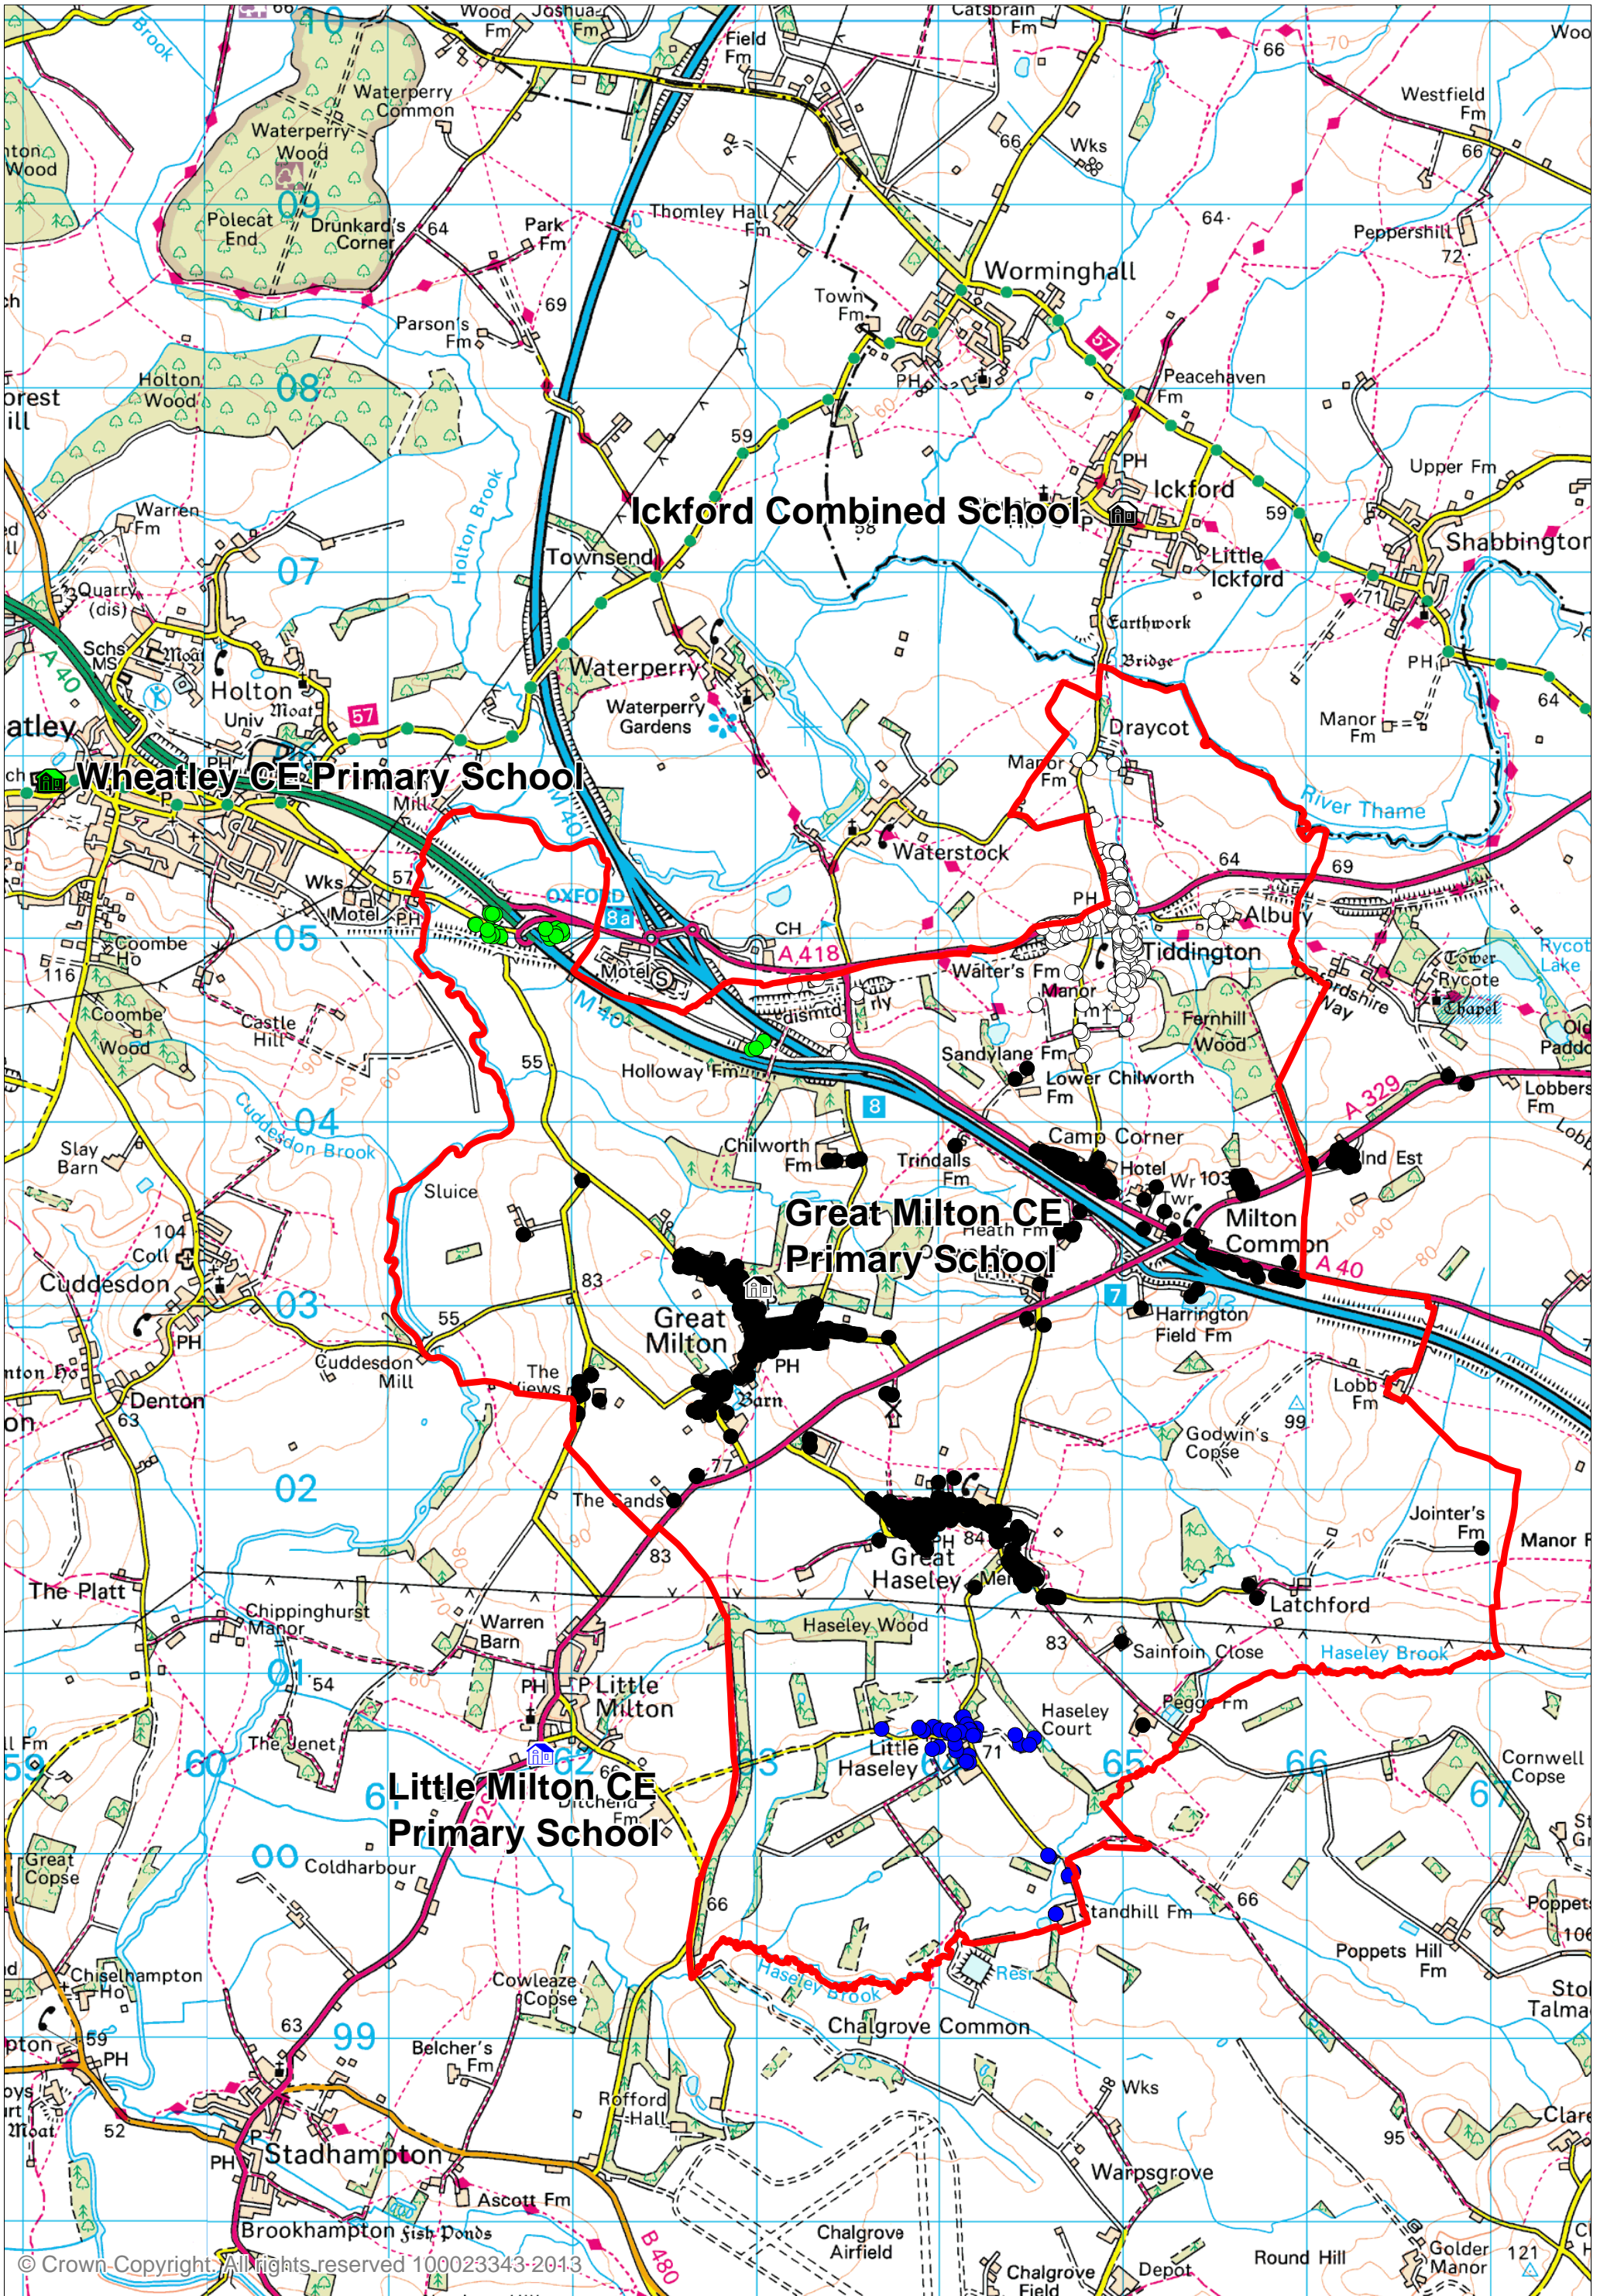

# Addresses associated with Great Milton Church of England Primary School

### **Great Milton Church of England Primary School**

All addresses within the designated (catchment) area of Great Milton Church of England Primary School colour-coded to their nearest primary school and some addresses outside the designated (catchment) area of Great Milton Church of England Primary School which are closer to Great Milton Church of England Primary School than to any other primary school.

Addresses within the designated (catchment) area:

● Great Milton CE Primary School	597
○ Ickford Combined School (Buckinghamshire)	232
● Little Milton CE Primary School	45
● Wheatley CE Primary School	34
<b>TOTAL</b>	<b>908</b>

For those addresses within the designated (catchment) area of Great Milton Church of England Primary School which are closest to Ickford Combined School (Buckinghamshire) the second closest schools are: