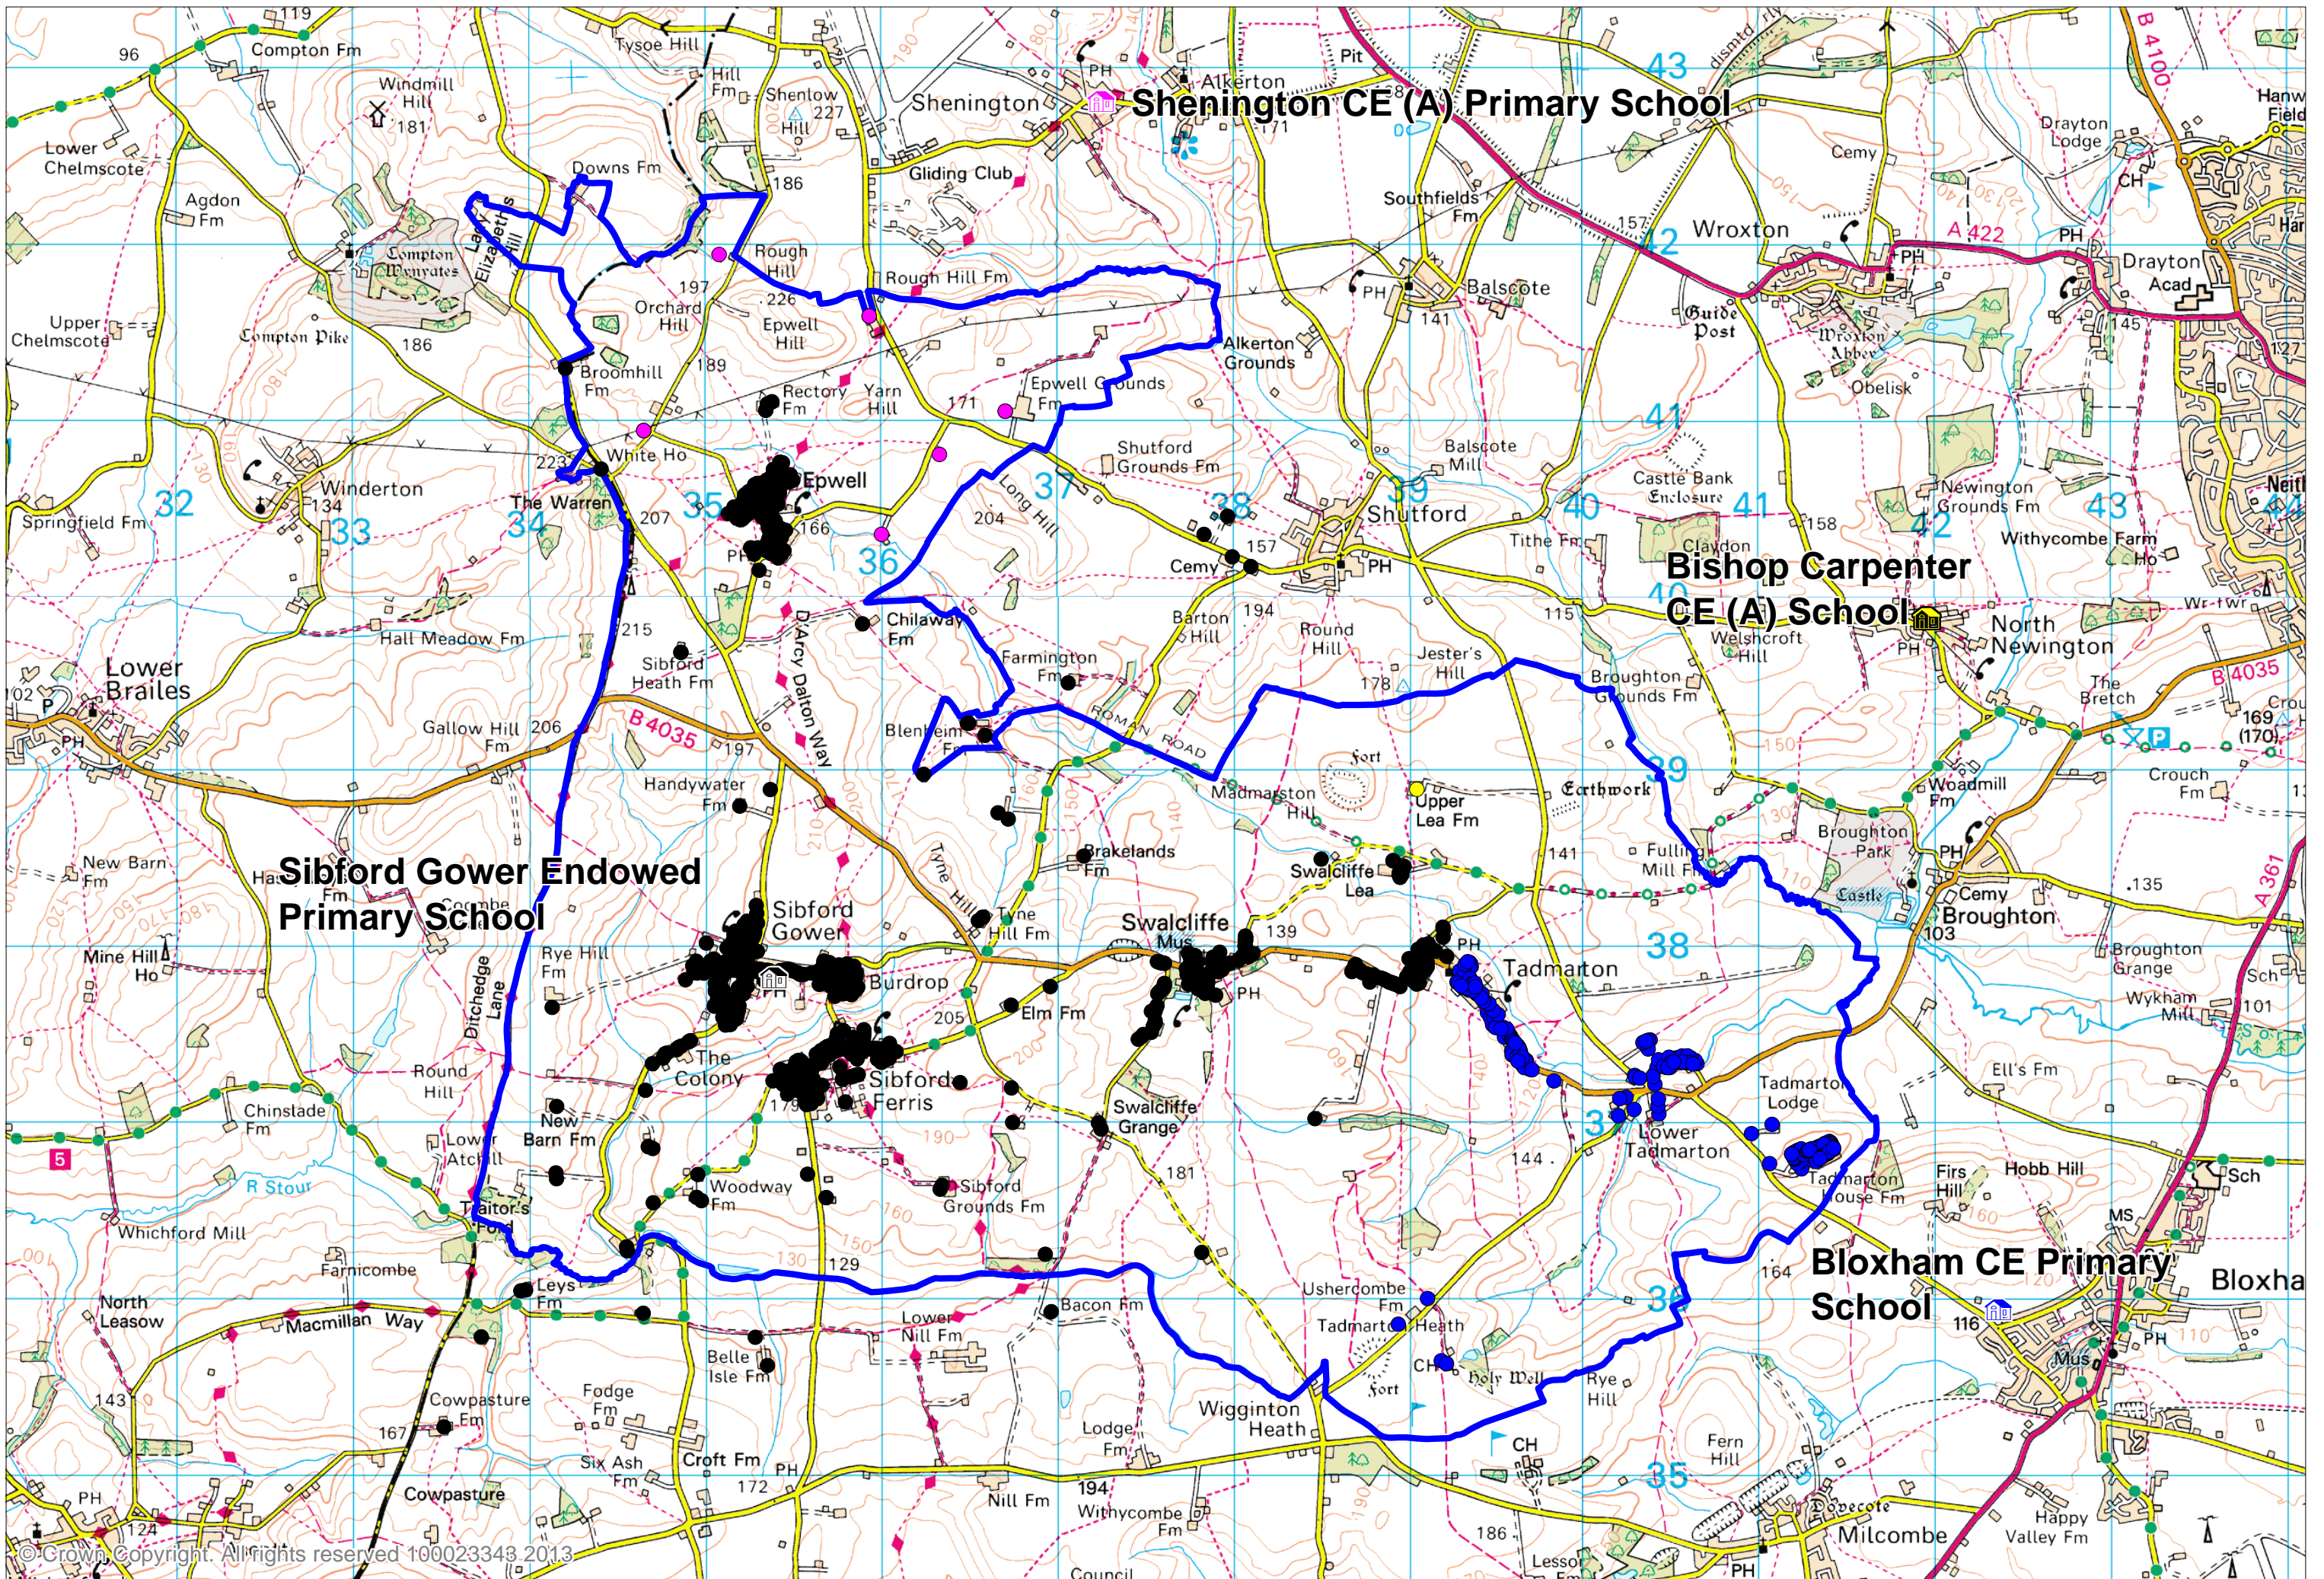

Addresses associated with Sibford Gower Endowed Primary School

Sibford Gower Endowed Primary School

All addresses within the designated (catchment) area of Sibford Gower Endowed Primary School colour-coded to their nearest primary school and some addresses outside the designated (catchment) area of Sibford Gower Endowed Primary School which are closer to Sibford Gower Endowed Primary School than to any other primary school.

Addresses within the designated (catchment) area:

● Sibford Gower Endowed Primary School	656
● Bishop Carpenter Church of England (Aided) Primary School, North Newington	1
● Bloxham Church of England Primary School	188
● Shenington Church of England (Aided) Primary School	9
Total	854

For those addresses outside the designated (catchment) area of Sibford Gower Endowed Primary School which are closest to that school, the designated area schools are:

<u>unverified</u> designated area of Bishop Carpenter Church of England (Aided) Primary School, North Newington	9
Hook Norton Church of England Primary School	8
	17