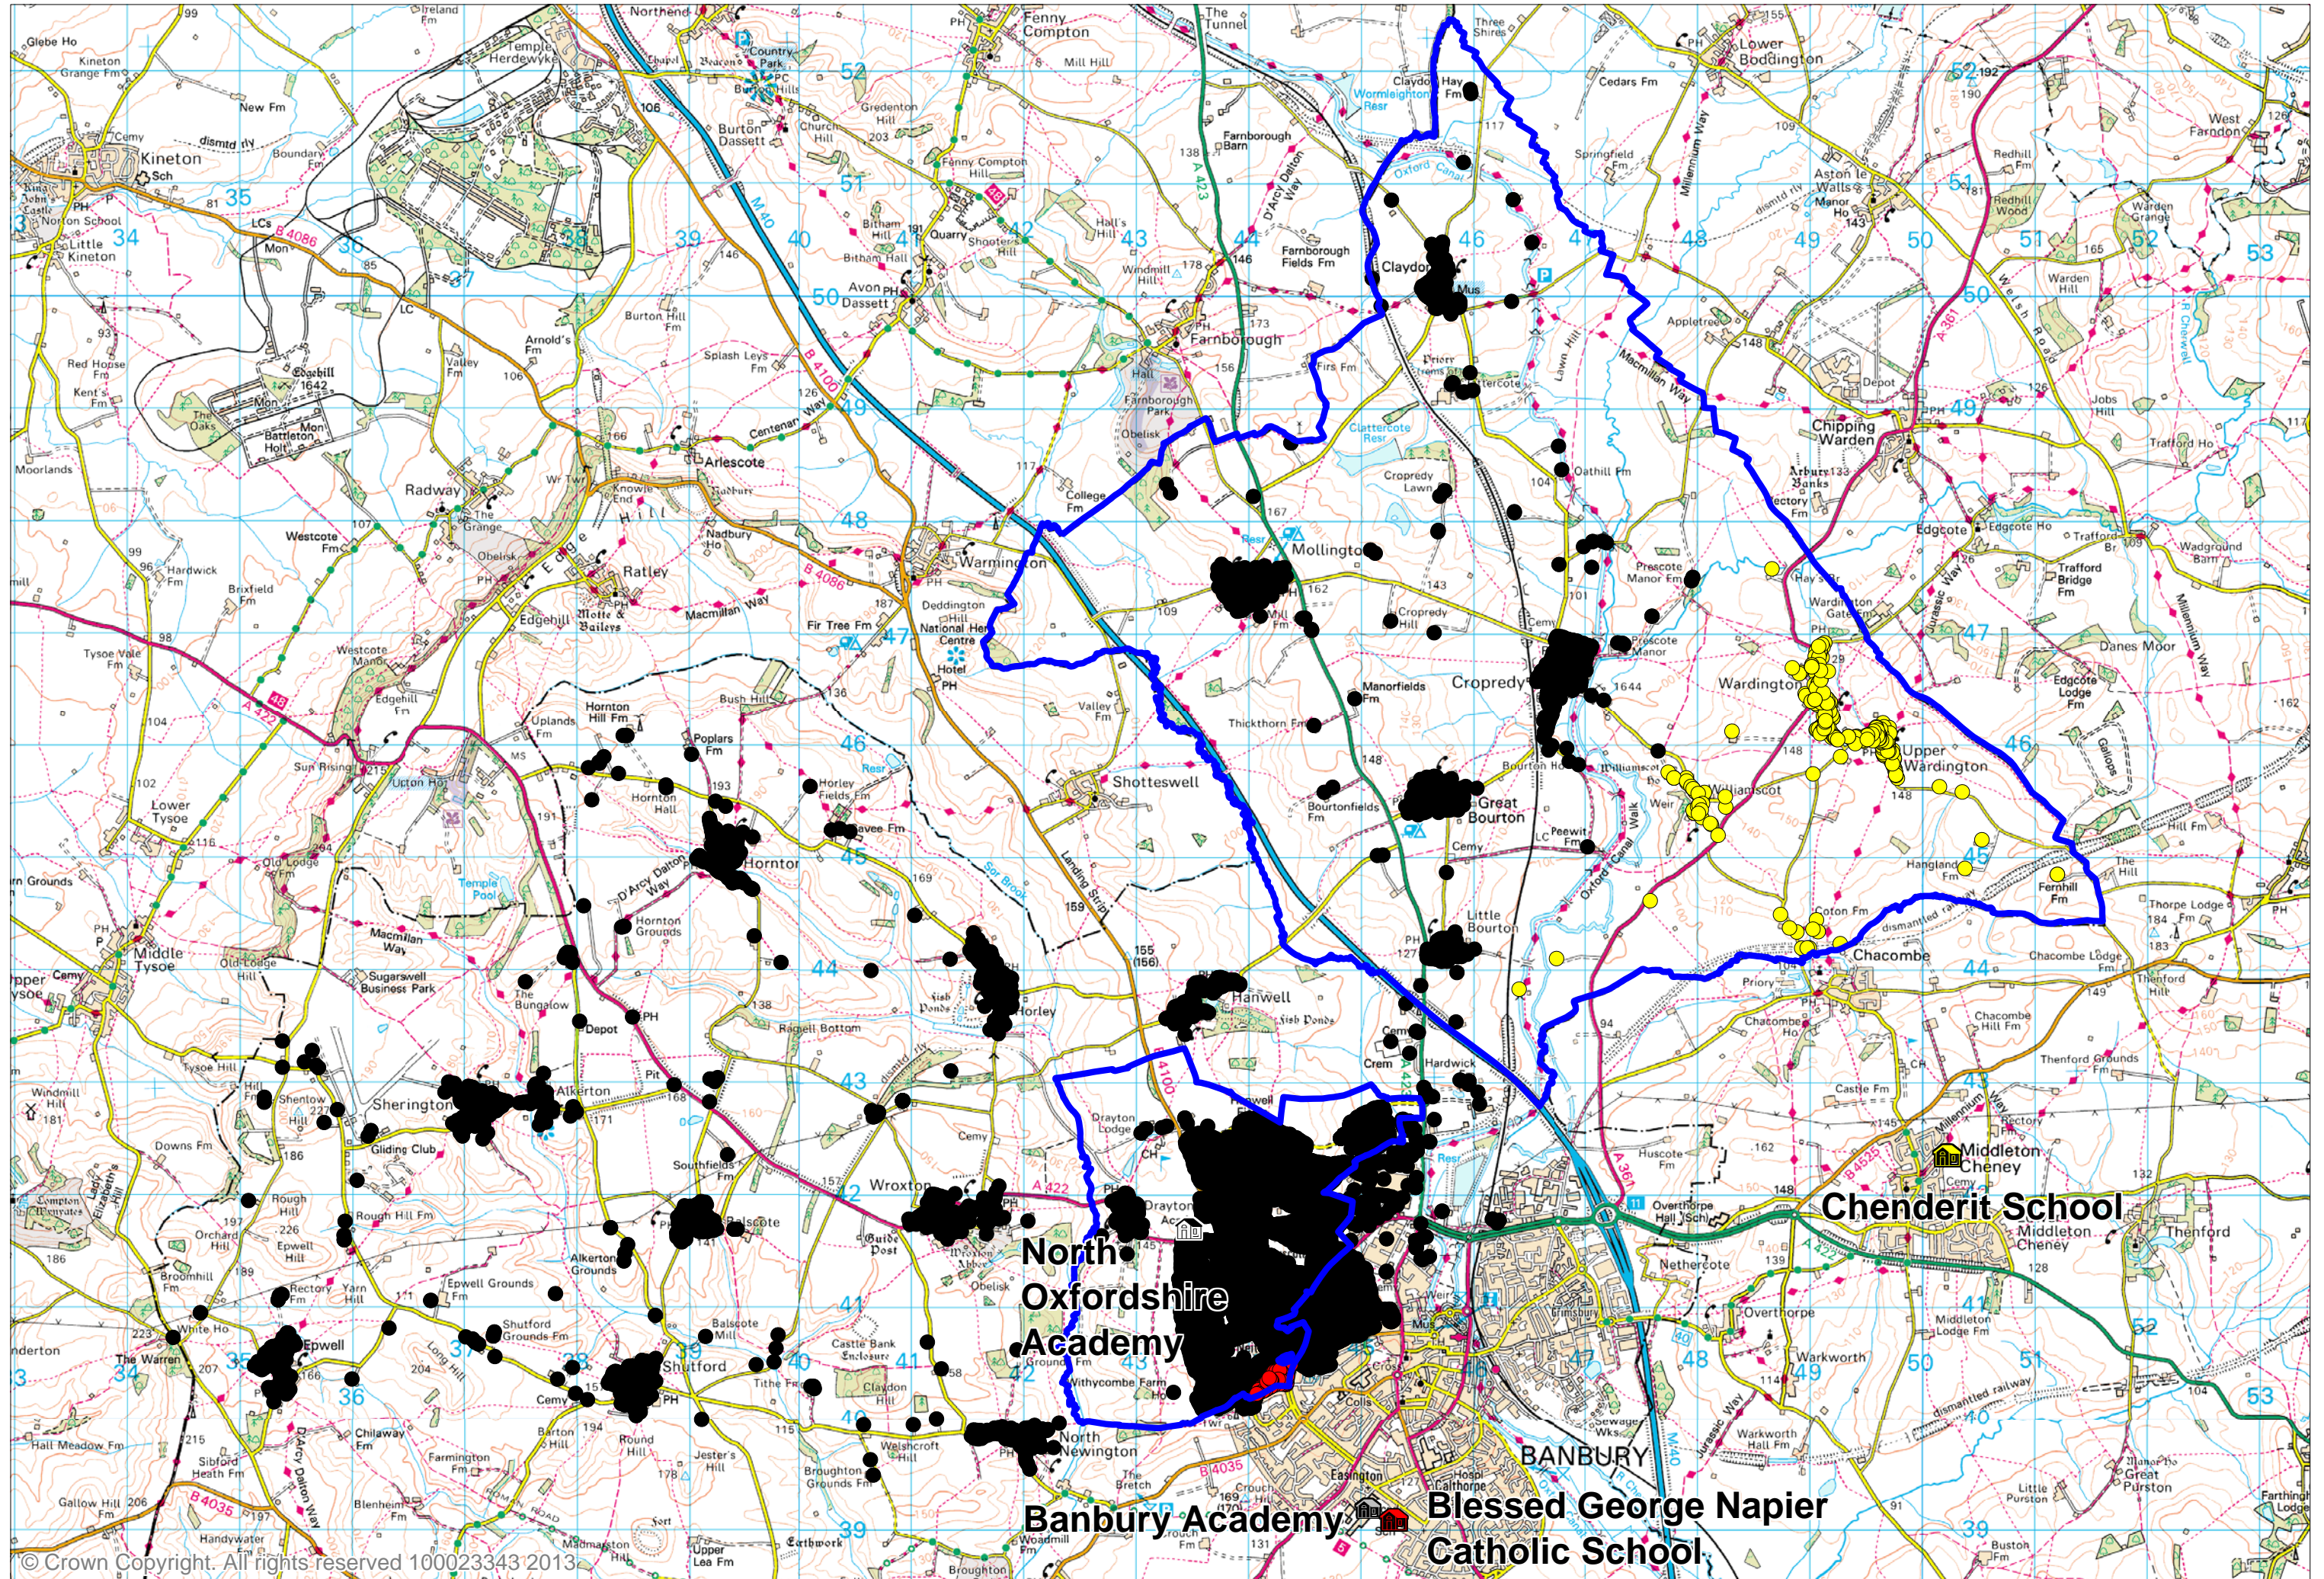

Addresses associated with North Oxfordshire Academy

**North
Oxfordshire
Academy**

Chenderit School

Banbury Academy

**Blessed George Napier
Catholic School**

North Oxfordshire Academy, Banbury

All addresses within the designated (catchment) area of North Oxfordshire Academy colour-coded to their nearest secondary school and some addresses outside the designated (catchment) area of North Oxfordshire Academy which are closer to North Oxfordshire Academy than to any other secondary school.

Addresses within the designated (catchment) area:

● North Oxfordshire Academy	8,017
● Blessed George Napier Catholic School (Banbury)	107
● Chenderit School (Northamptonshire)	253
Total	8,377

For those addresses outside the designated (catchment) area of North Oxfordshire Academy which are closest to that school, the designated area schools are:

<None> *	1,730
The Warriner School	1,331
	3,061

* <none> are addresses within the civil parish of Banbury. These addresses were formerly in the designated (catchment) area of Banbury School. However, Banbury Academy does not have a designated (catchment) area and these addresses are therefore not in the designated (catchment) area of any Oxfordshire secondary school.