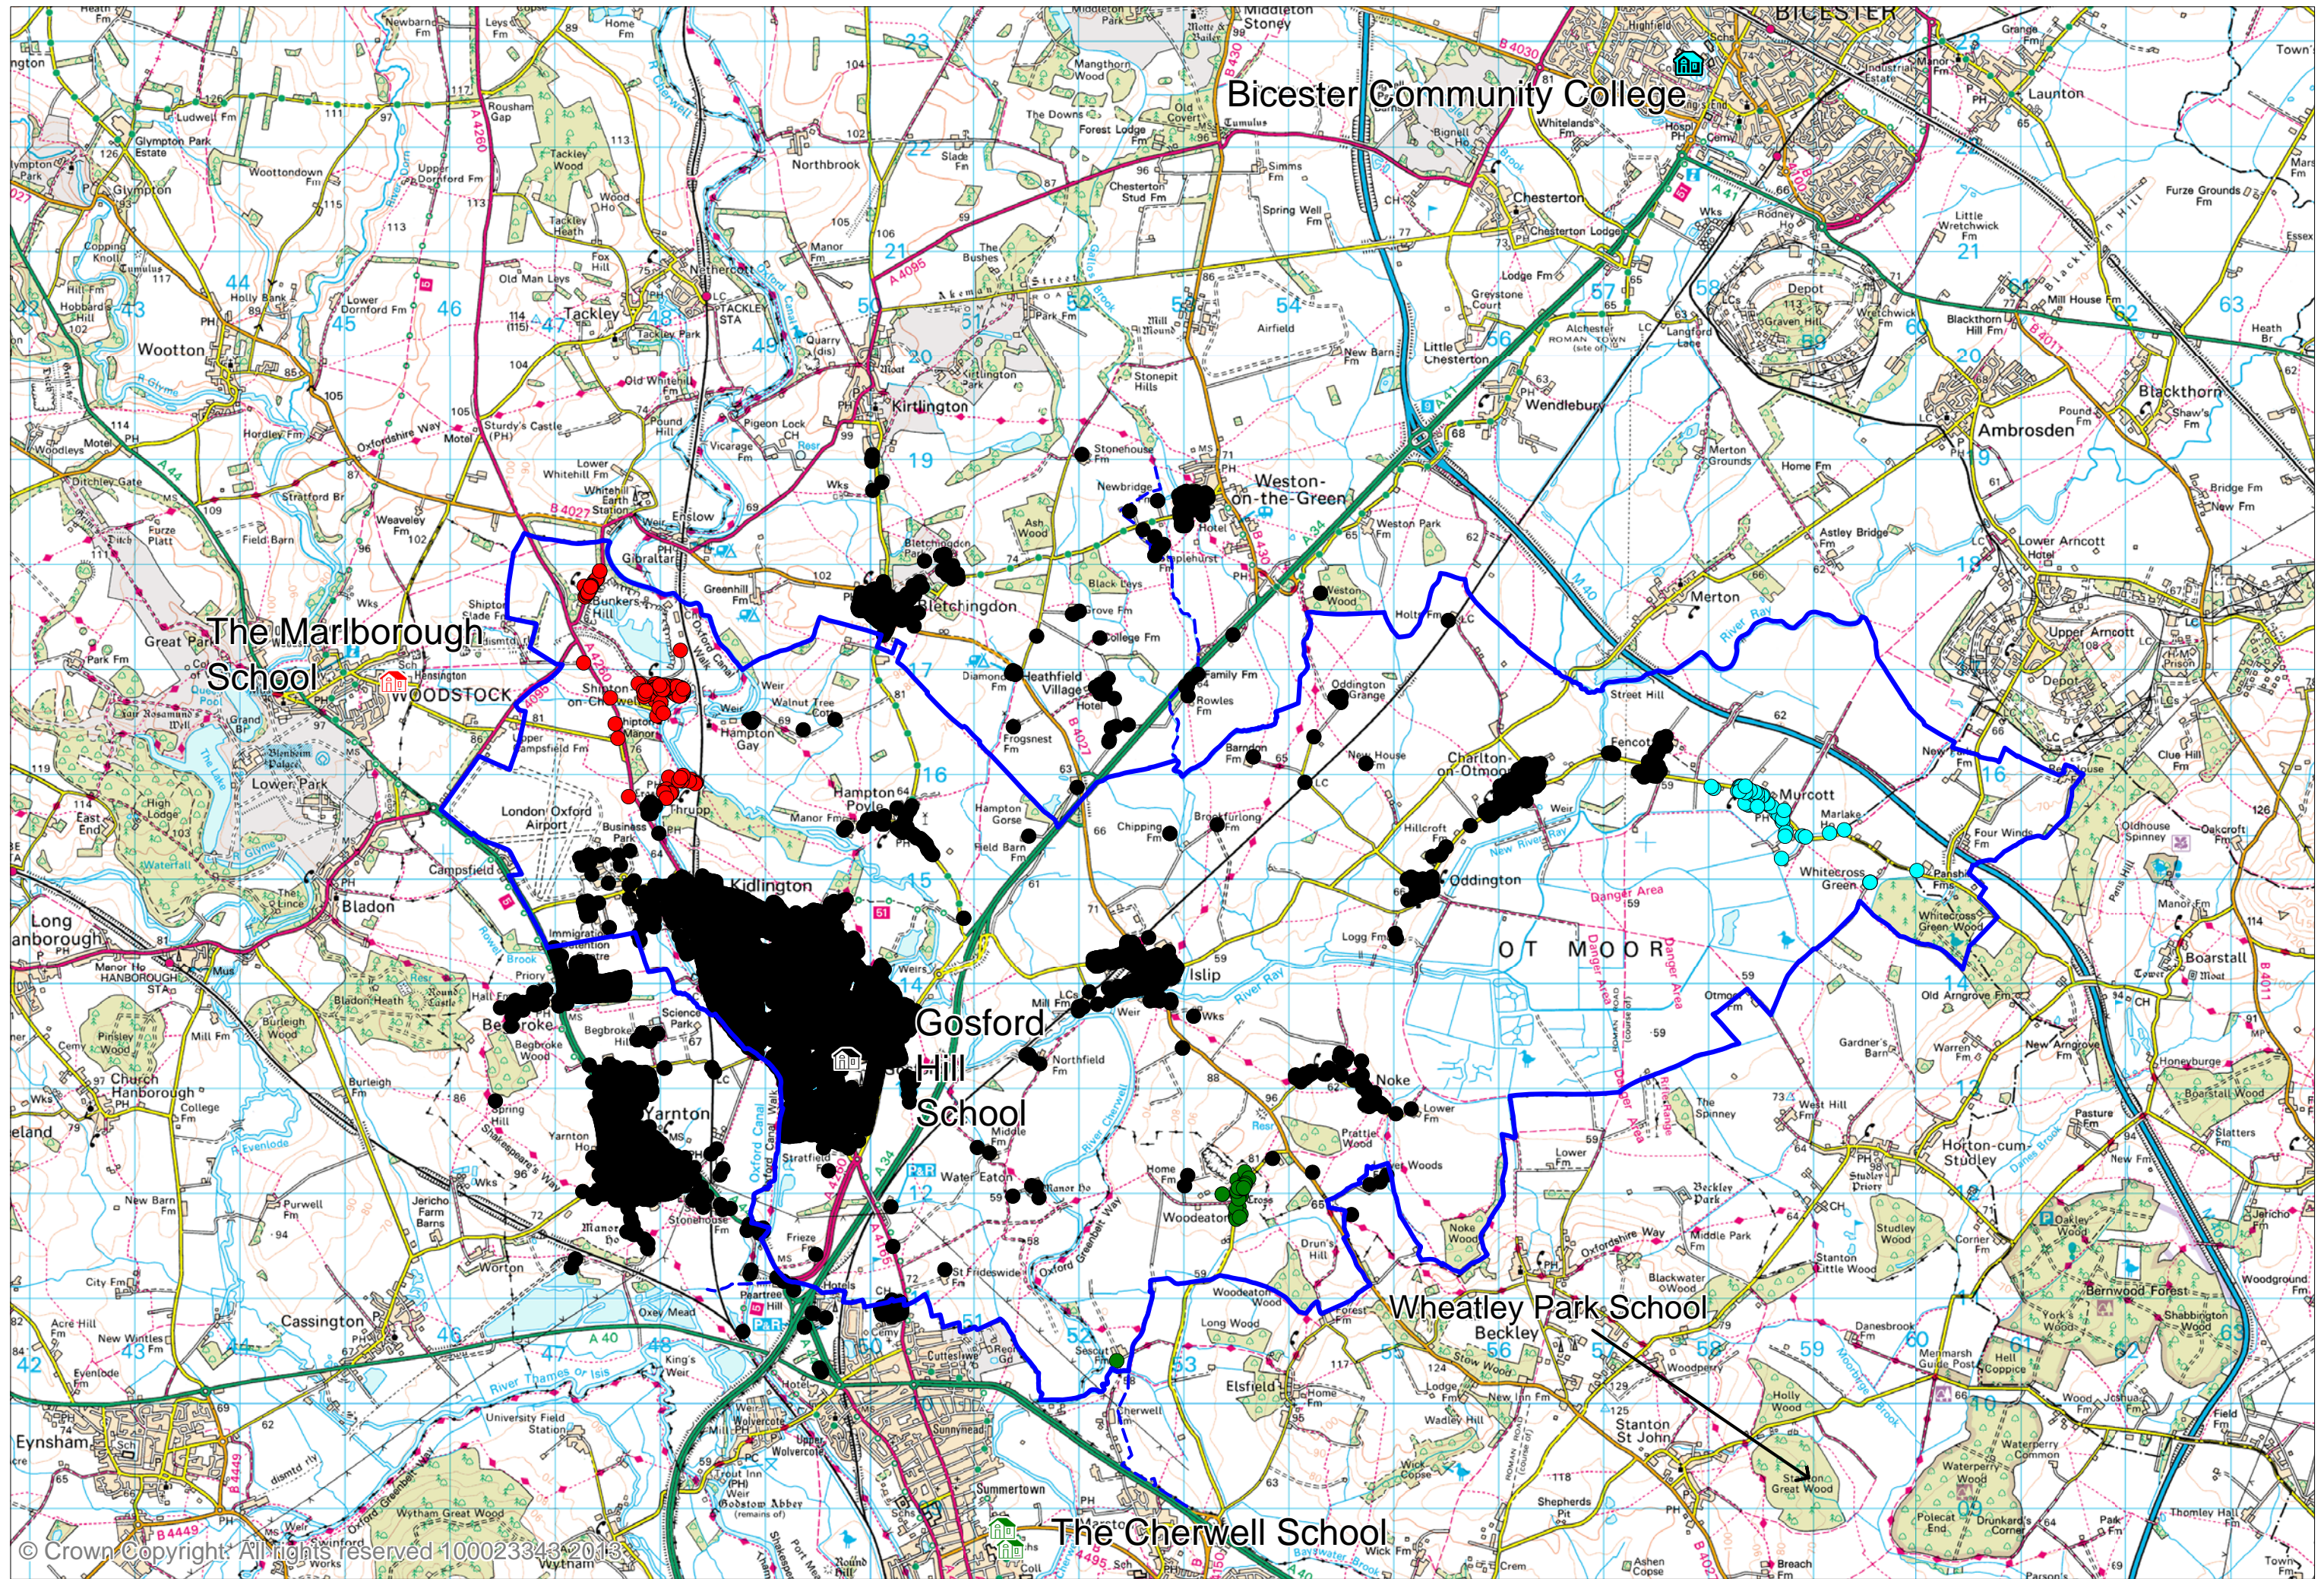

Distribution of addresses associated with Gosford Hill School, Kidlington showing closest school

Gosford Hill School, Kidlington

All addresses within the designated (catchment) area of Gosford Hill School colour-coded to their nearest secondary school and some addresses outside the designated (catchment) area of Gosford Hill School which are closer to Gosford Hill School than to any other secondary school.

Addresses within the designated (catchment) area:

● Gosford Hill School (Kidlington)	7,479	97.08 %
● Bicester Community College	69	0.90 %
● The Cherwell School	29	0.38 %
● The Marlborough School	127	1.65 %
TOTAL	7,704	

For those addresses outside the designated (catchment) area of Gosford Hill School which are closest to that school, the designated area schools are:

Bicester Community College	73
The Cherwell School	87
The Marlborough School	2,041
Wheatley Park School	4
	2,205