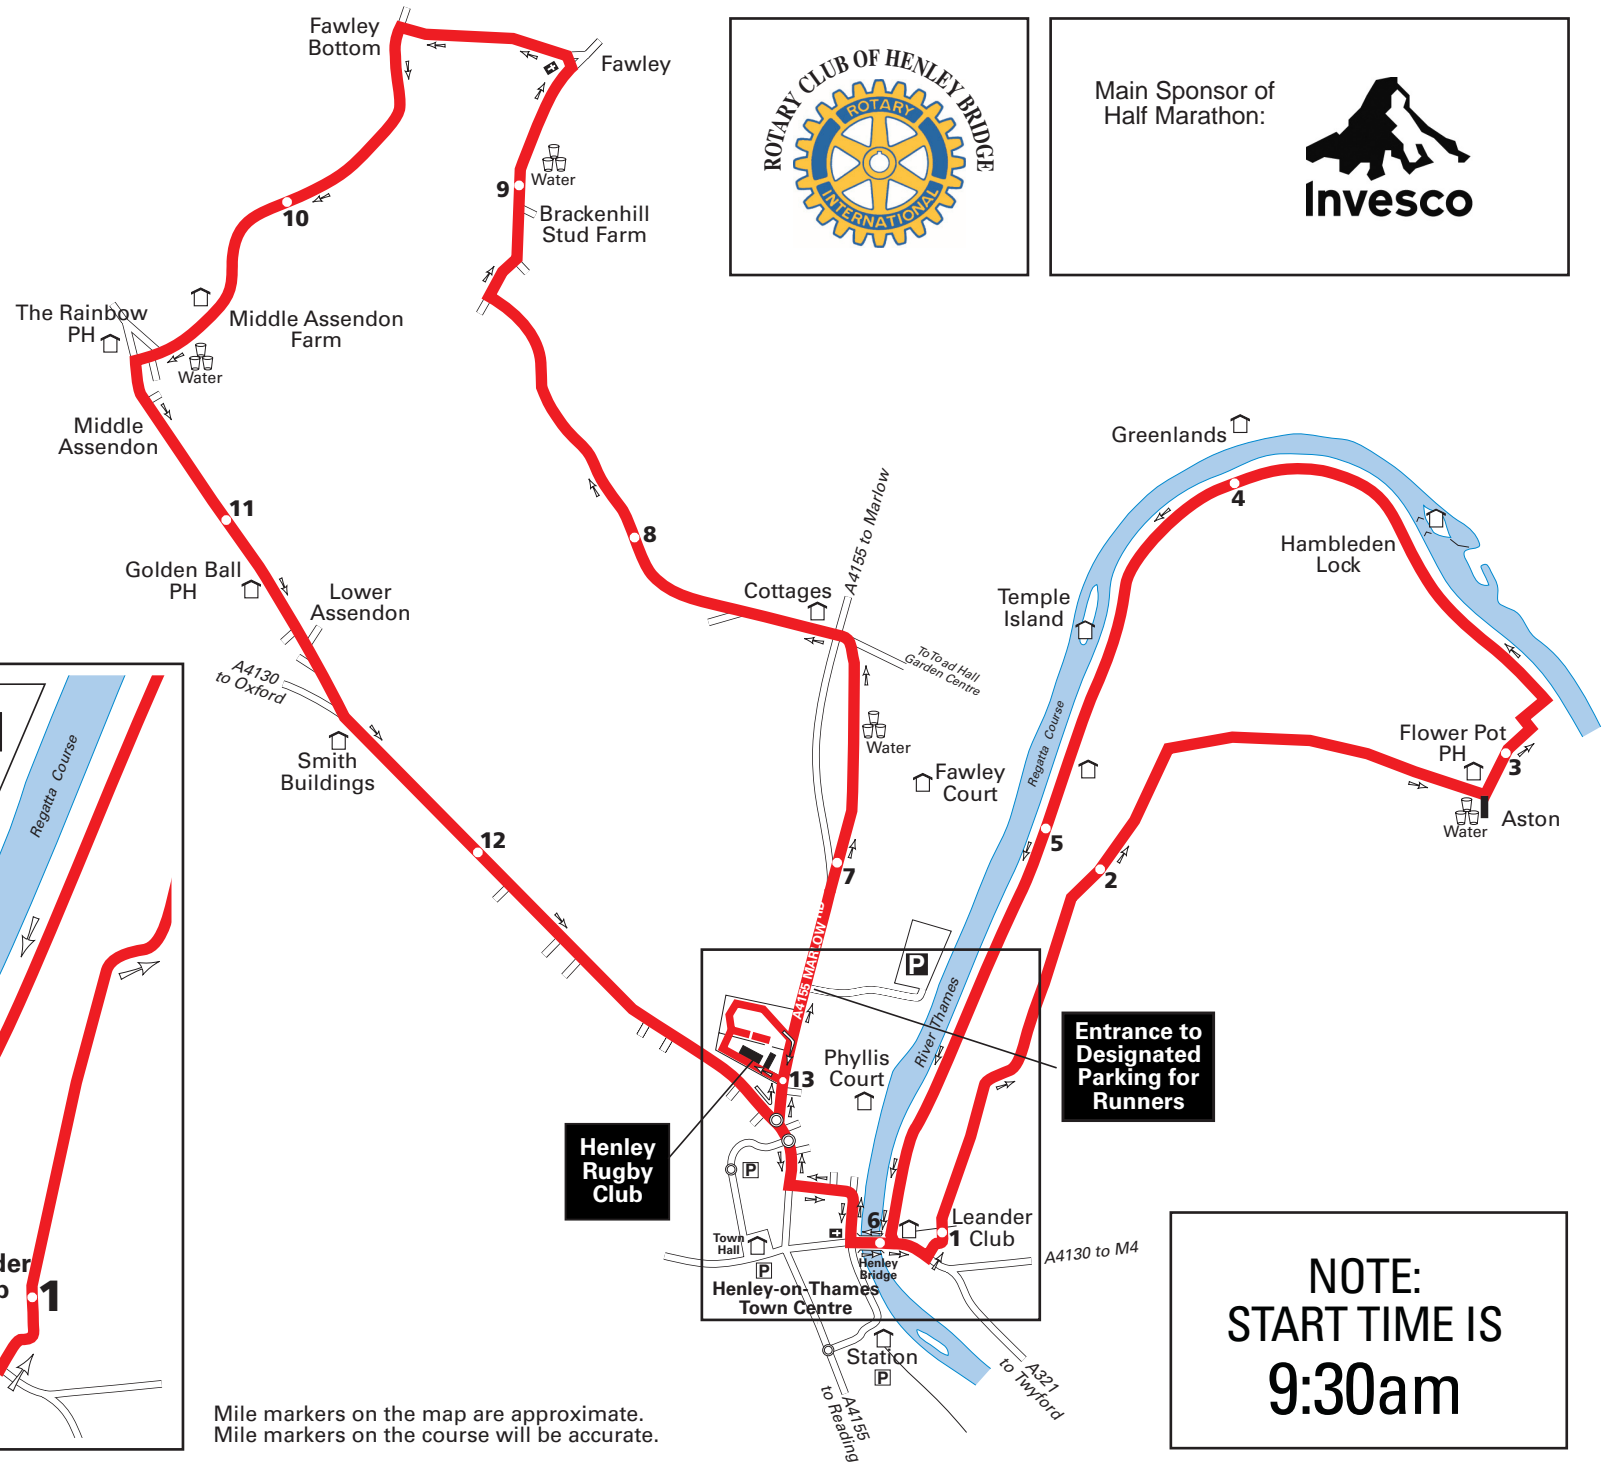

Henley Half Marathon course map

Race starts at 9:30am from
Henley Rugby Club
RG9 2JA

Mile markers on the map are approximate.
Mile markers on the course will be accurate.

NOTE:
START TIME IS
9:30am