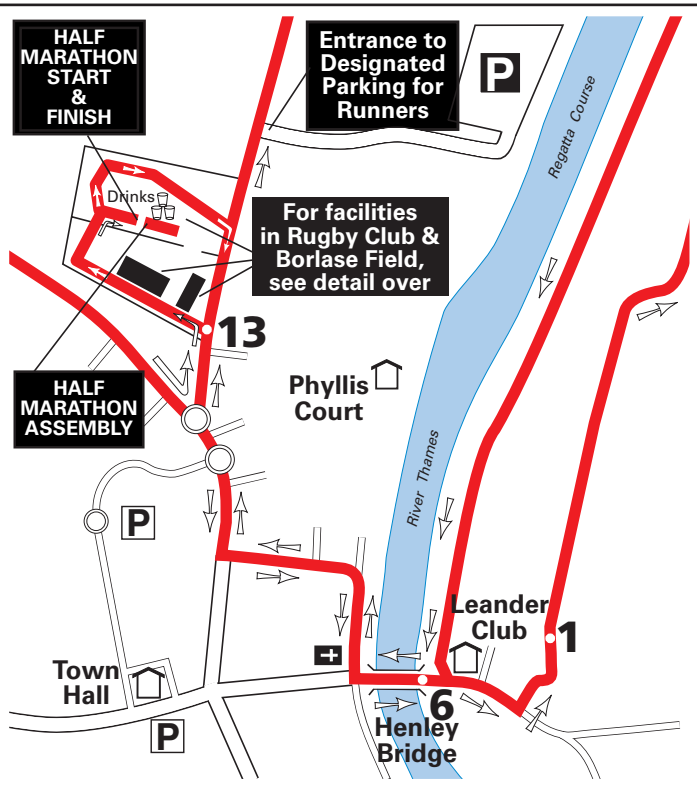

Henley Half Marathon course map

Race starts at 9:30am from
Henley Rugby Club
RG9 2JA

Mile markers on the map are approximate.
Mile markers on the course will be accurate.

NOTE:
START TIME IS
9:30am